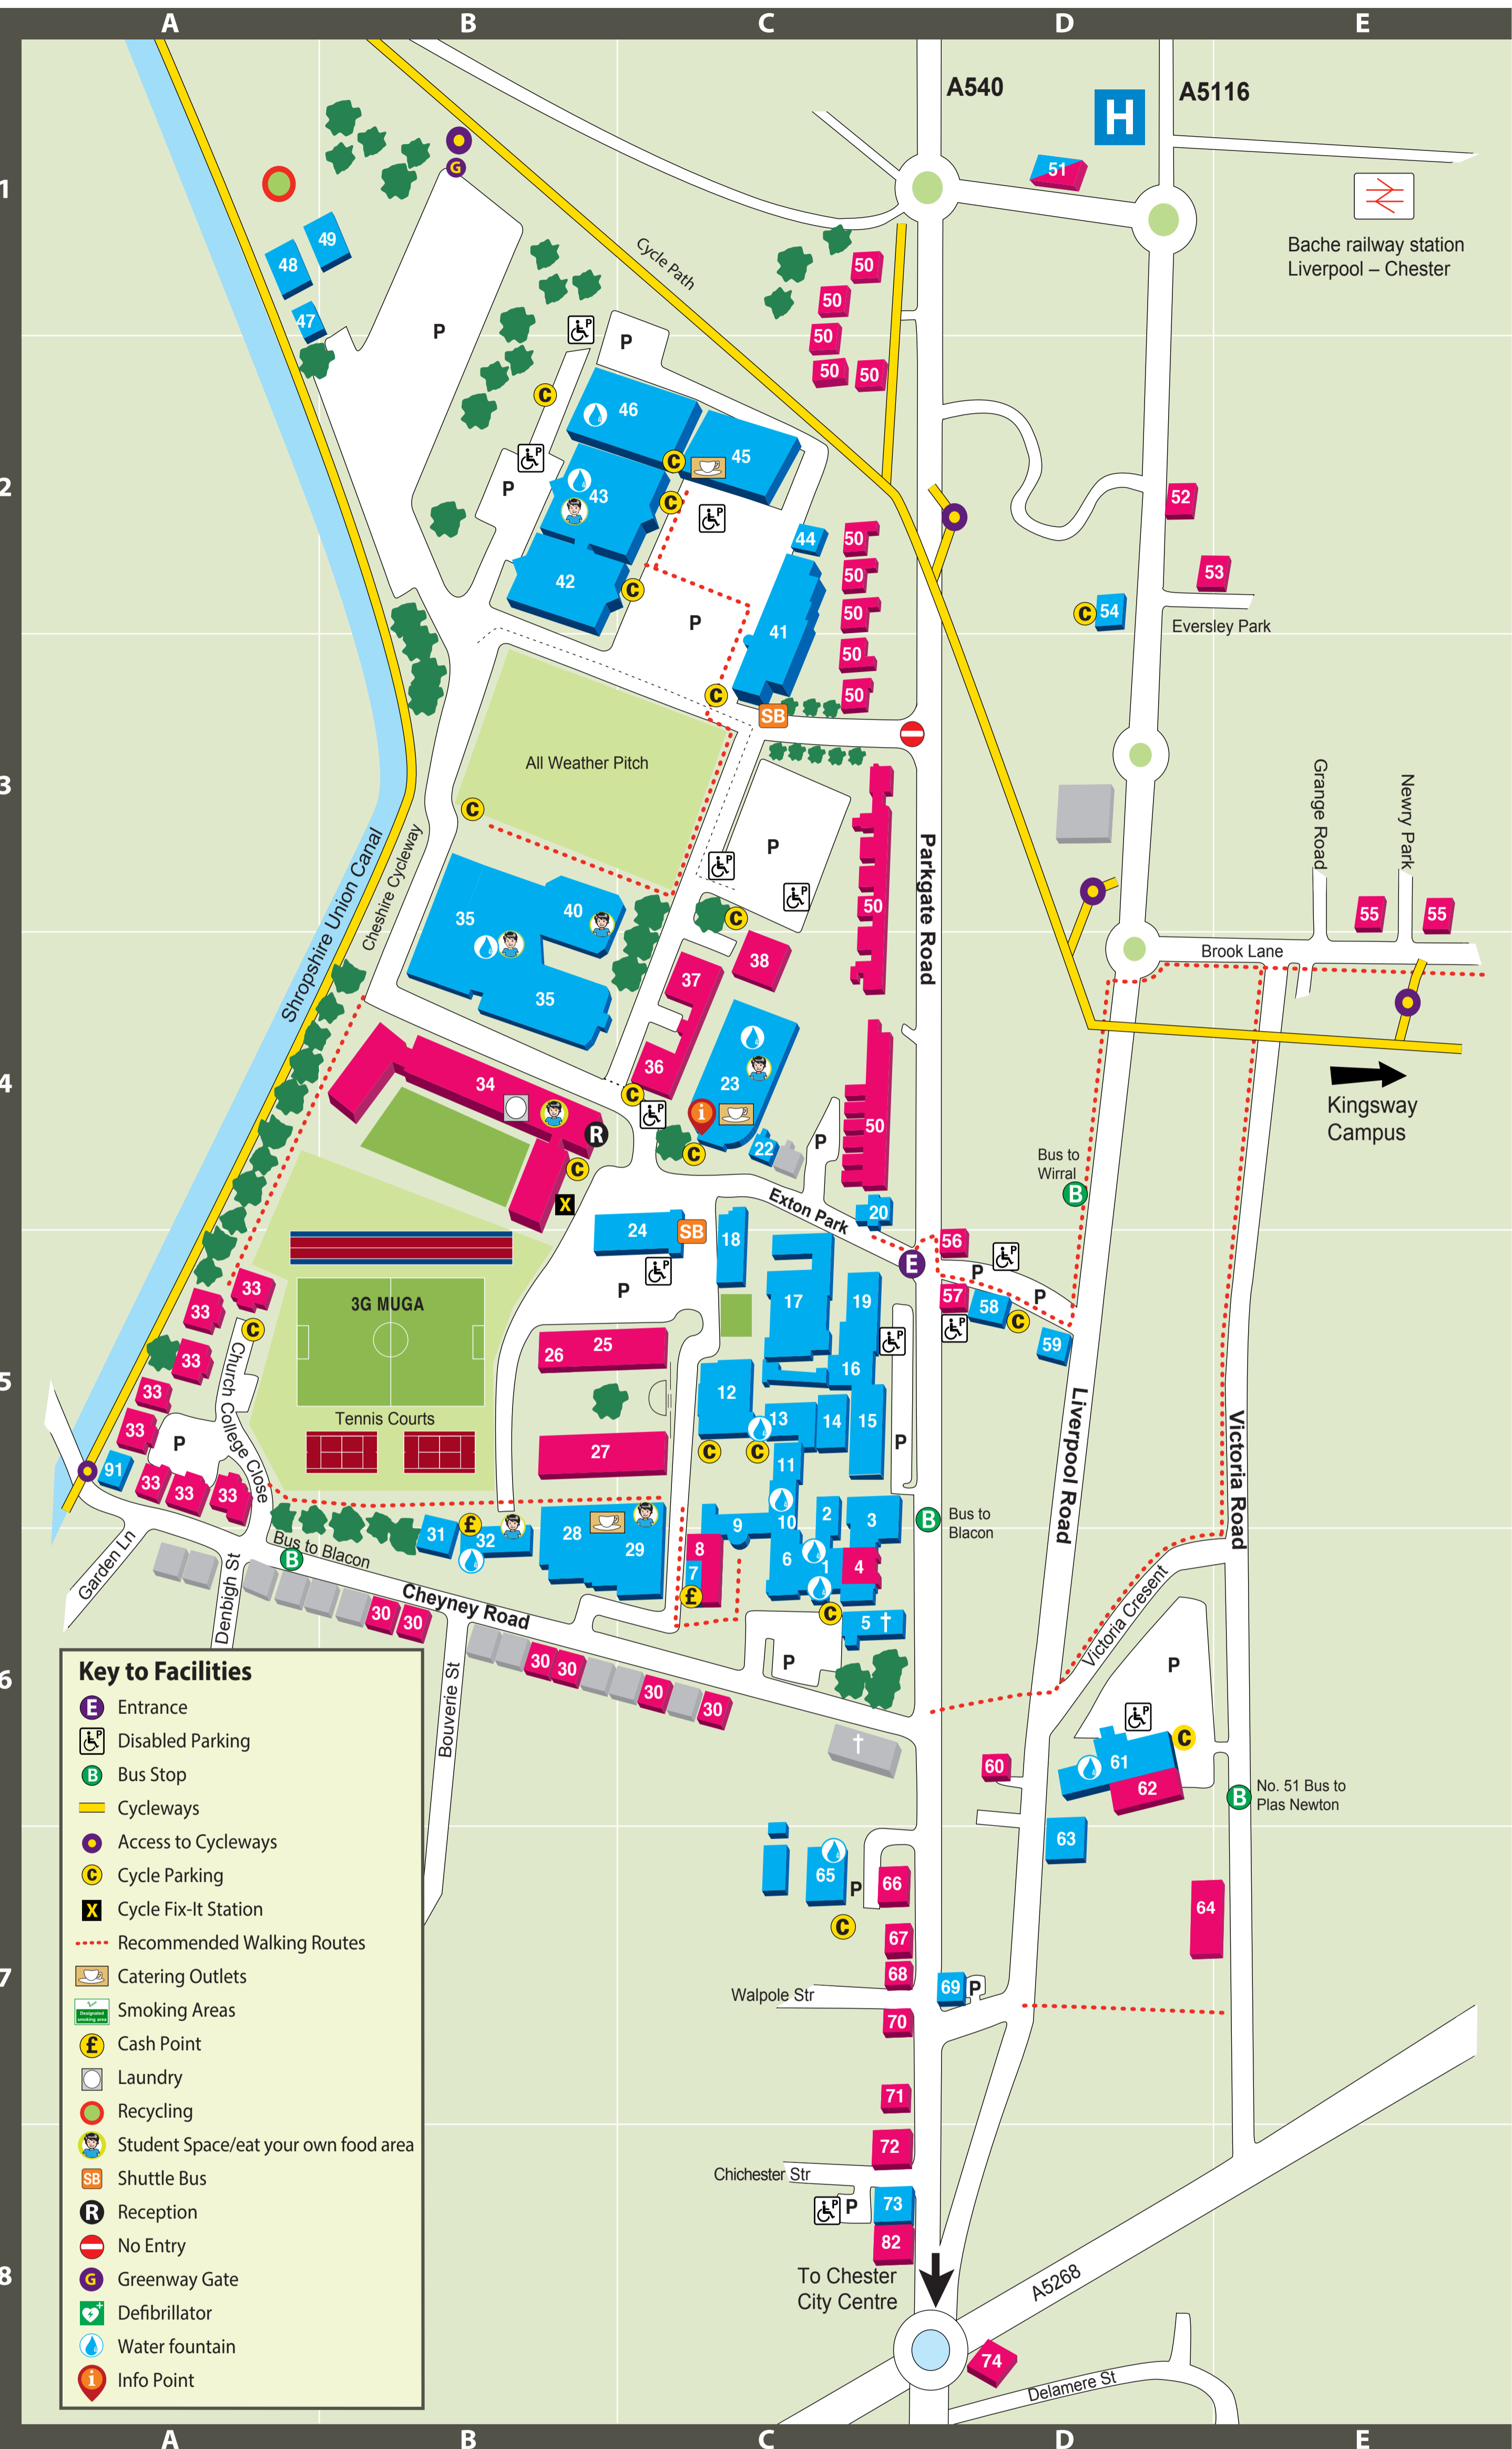

Building Name

Bache Hall	D1 51	Molloy Hall	B3 40
Best Building	B2 42	NoWFOOD Centre	C2 41
Beswick Building	C5 17	Old College	C5 3/C5 10
Binks Building	C4 23	Old College Science Laboratories	C5 10
Careers and Employability Centre	C5 18	Old Pavillion Annex	C2 44
CH1 (Student Bar)	B6 28	Prairie	C5 2
Chapel	C6 5	Parry Squash Courts	B6 31
Changing Rooms	C5 16	Price Tower	C5 14
Chichester House	C8 73	Porters' Lodge	C4 20
Chritchley Building	B2 43	Rigg Building	D6 61
Cloisters	C5 11	Riverside Building	CH 82
Downes Sports Hall	C2 46	Rockmount	D7 69
Elgan Edwards Building (67 Liverpool Road)	D2 54	Santander	C6 7
Fitness Suite	C5 13	Senate House	C6 6
Gateway House	CH 79	Senate House (conservatory)	C6 9
Grounds and Gardens	A1 47	Seaborne Building	B4 35
Gymnasium	C5 15	Small Hall	C4 24
Grosvenor House	B4 34	Students' Union and Shop	B6 32
Hollybank	D5 58	Swimming Pool	C5 19
Hollybank Lodge	D5 59	Temperance Hall	CH 77
John Smith's Bookshop	C6 7	Thomas Building	C5 12
Longfield House (Chaplaincy Centre)	C4 22	Vicarage	C7 65
24 Liverpool Road	D7 63	Westminster	C2 45
Maintenance Office	B1 49	Whites Dining Room	C6 29
Maintenance Stores	A1 48	Old Nursery	A5 91

City Centre (Grid Reference CH)

Residences

Alexandra House	C4 37	Eversley House	D2 53	Margaret House & Flat	C4 36
Astbury House	B5 25	Fisher House	B5 27	Old College	C6 4
Arden Court	D7 64	Fontessa House	C8 82	Parkgate Road Houses	C1-4 50
Bache Hall	D1 51	Gladstone House	C6 8	1-7 Parkgate Road	C7 71
Bridge Street Row	CH 81	Grosvenor House	B4 34	35 Parkgate Road	C7 67
Brook Lane Houses	E3 55	Hayes Park	D5 56	Scotia House	C7 70
Catherine House	C4 38	Hollybank Court	D5 57	St Oswald's Mount	C7 68
Cheyney Road Houses	B/C6 30	John Douglas Court	C7 66	Sumner House	D8 74
Chichester Court	C8 72	John Milton Hall	D6 62	The Towpath	CH 83
Church College Close	A5 33	Kingsley Lodge	D2 52	Tramways Accommodation	CH 80
De Bunsen Hall	CH 84	37 Liverpool Road	D6 60		