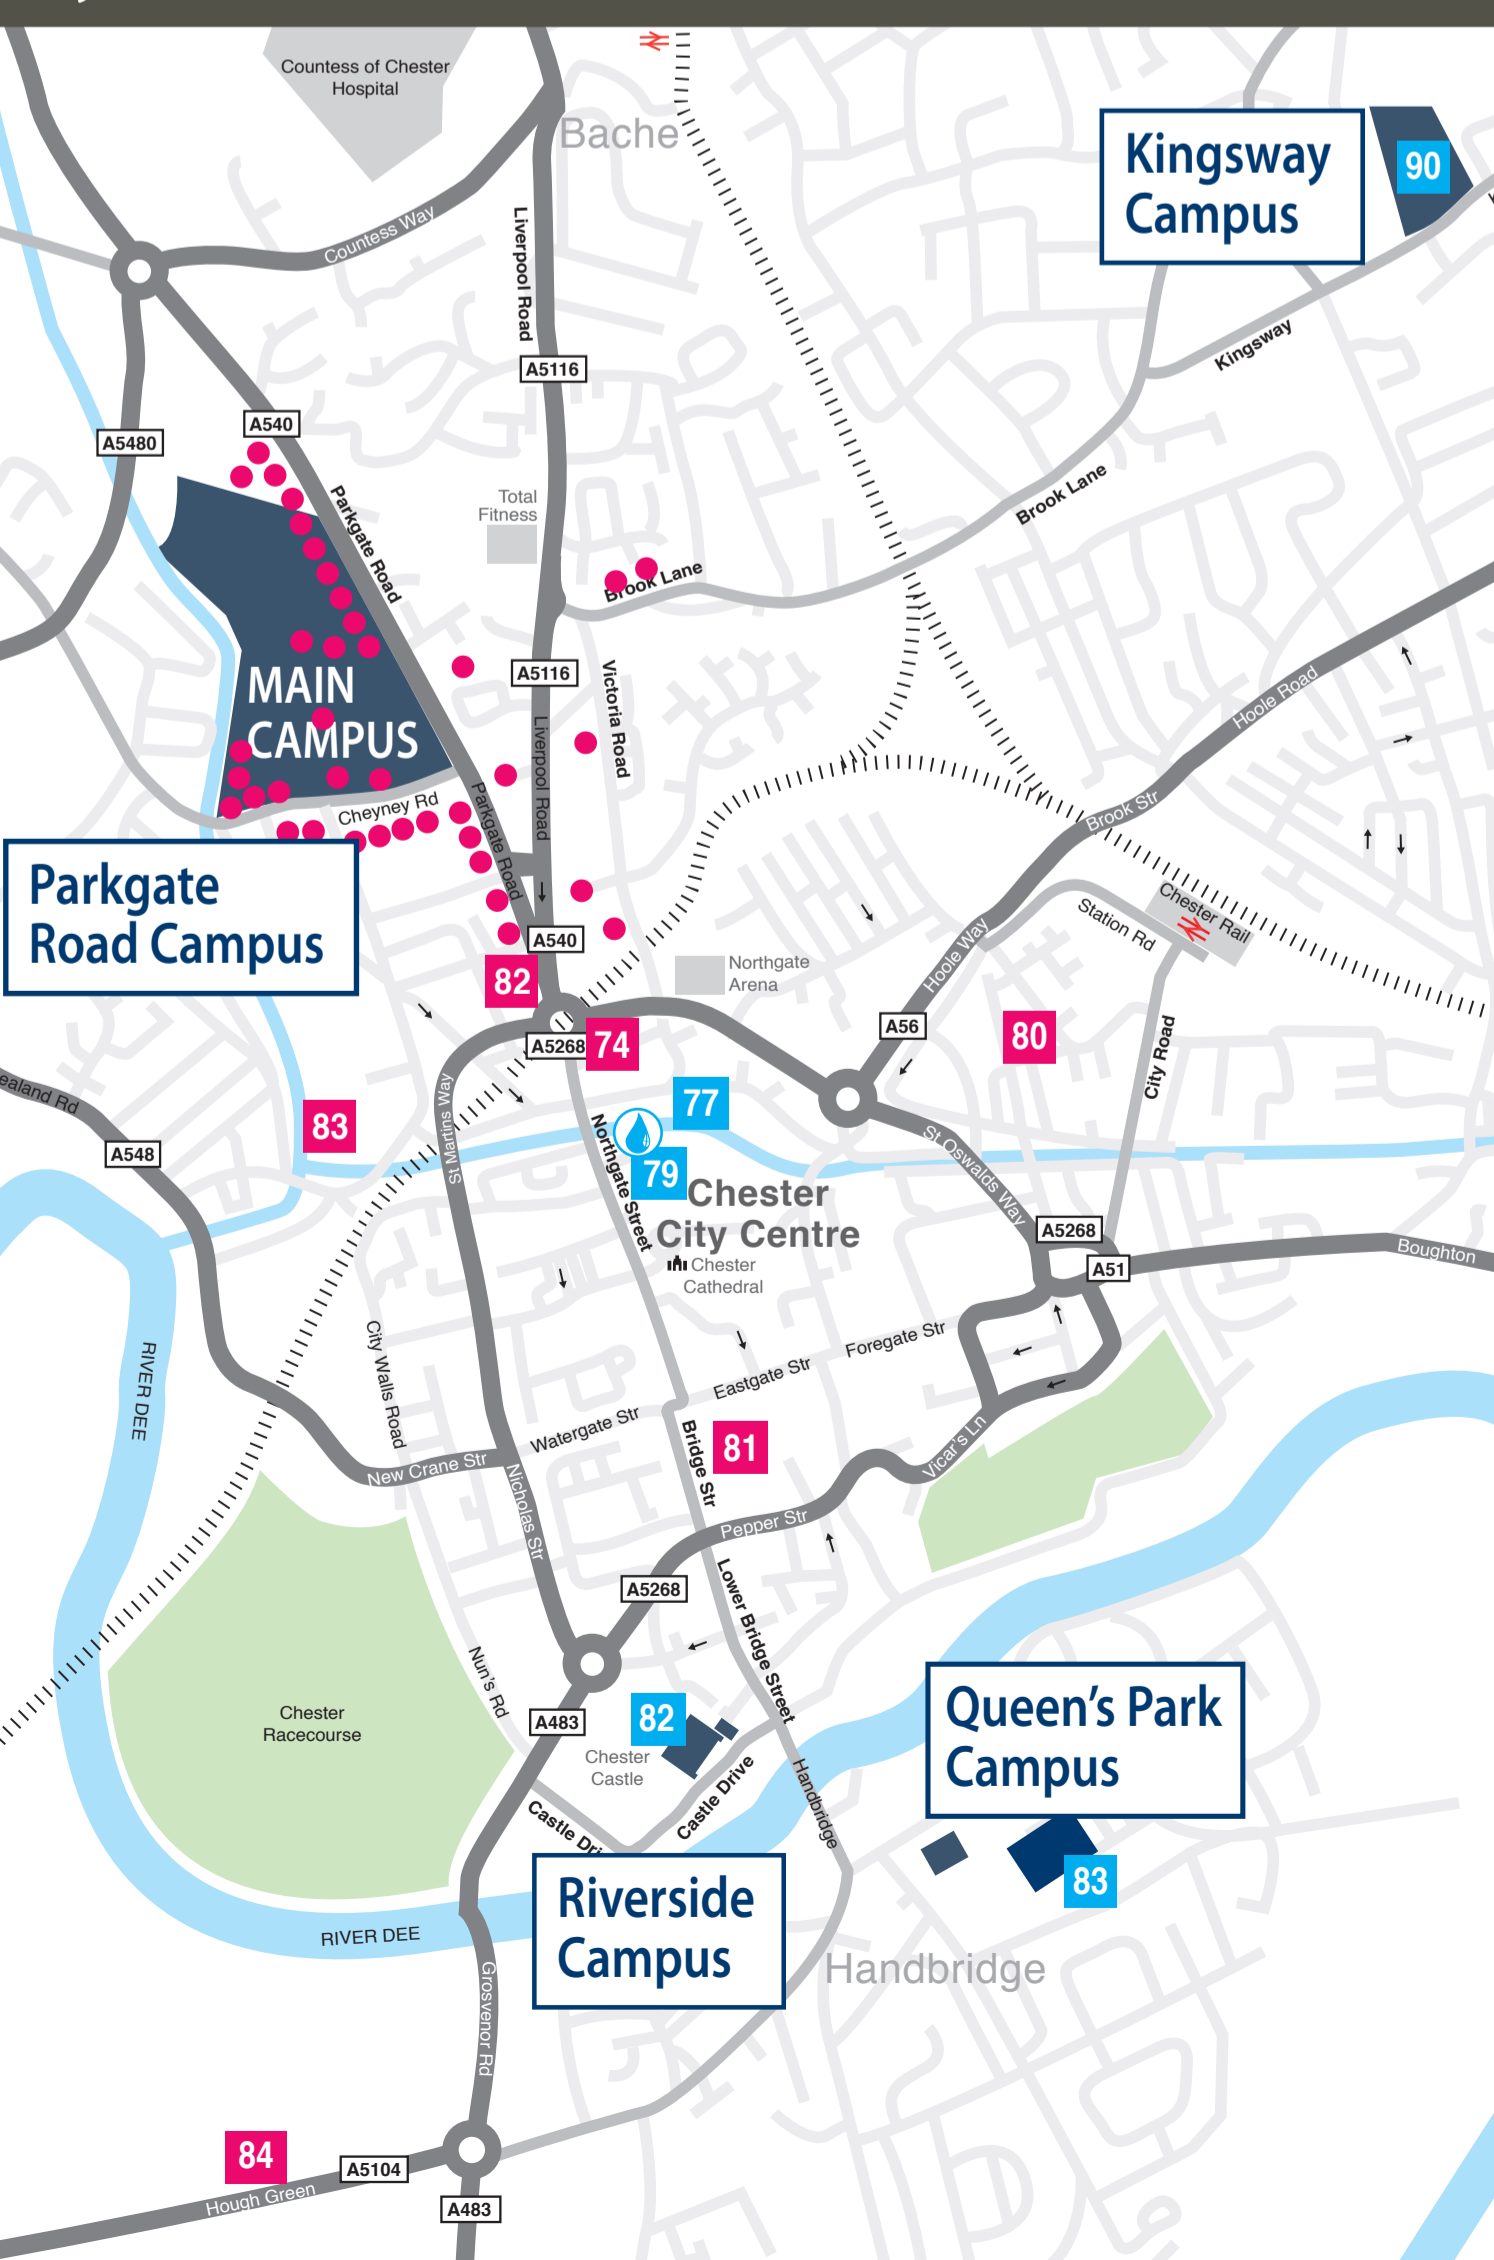

Building Name

Bache Hall	D1 51	Molloy Hall	B3 40
Best Building	B2 42	NoWFOOD Centre	C2 41
Beswick Building	C5 17	Old College	C5 3/C5 10
Binks Building	C4 23	Old College Science Laboratories	C5 10
Careers and Employability Centre	C5 18	Old Pavillion Annex	C2 44
CH1 (Student Bar)	B6 28	Prairie	C5 2
Chapel	C6 5	Parry Squash Courts	B6 31
Changing Rooms	C5 16	Price Tower	C5 14
Chichester House	C8 73	Porters' Lodge	C4 20
Chritchley Building	B2 43	Rigg Building	D6 61
Cloisters	C5 11	Riverside Building	CH 82
Downes Sports Hall	C2 46	Rockmount	D7 69
Elgan Edwards Building (67 Liverpool Road)	D2 54	Santander	C6 7
Fitness Suite	C5 13	Senate House	C6 6
Gateway House	CH 79	Senate House (conservatory)	C6 9
Grounds and Gardens	A1 47	Seaborne Building	B4 35
Gymnasium	C5 15	Small Hall	C4 24
Grosvenor House	B4 34	Students' Union and Shop	B6 32
Hollybank	D5 58	Swimming Pool	C5 19
Hollybank Lodge	D5 59	Temperance Hall	CH 77
John Smith's Bookshop	C6 7	Thomas Building	C5 12
Longfield House (Chaplaincy Centre)	C4 22	Vicarage	C7 65
24 Liverpool Road	D7 63	Westminster	C2 45
Maintenance Office	B1 49	Whites Dining Room	C6 29
Maintenance Stores	A1 48	Old Nursery	A5 91

City Centre (Grid Reference CH)

Residences

Alexandra House	C4 37	Eversley House	D2 53	Margaret House & Flat	C4 36
Astbury House	B5 25	Fisher House	B5 27	Old College	C6 4
Arden Court	D7 64	Fontessa House	C8 82	Parkgate Road Houses	C1-4 50
Bache Hall	D1 51	Gladstone House	C6 8	1-7 Parkgate Road	C7 71
Bridge Street Row	CH 81	Grosvenor House	B4 34	35 Parkgate Road	C7 67
Brook Lane Houses	E3 55	Hayes Park	D5 56	Scotia House	C7 70
Catherine House	C4 38	Hollybank Court	D5 57	St Oswald's Mount	C7 68
Cheyney Road Houses	B/C6 30	John Douglas Court	C7 66	Sumner House	D8 74
Chichester Court	C8 72	John Milton Hall	D6 62	The Towpath	CH 83
Church College Close	A5 33	Kingsley Lodge	D2 52	Tramways Accommodation	CH 80
De Bunsen Hall	CH 84	37 Liverpool Road	D6 60		